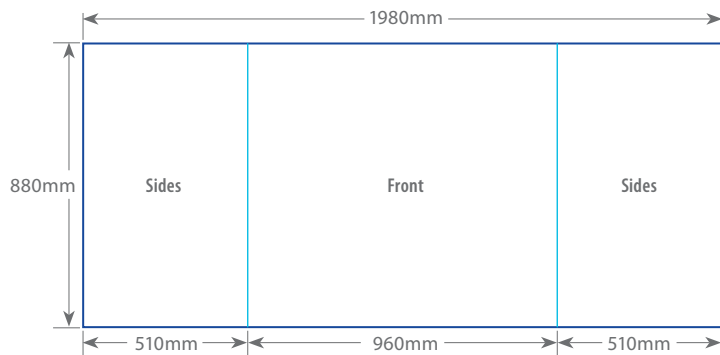

Zeus Reception Counter

- Zeus frame
- Magnetic bars
- 4 x shelves
- Laminate table top

Product Code

ZEC REC HW

- 1 seamless graphic wrap

Product Code

ZEC REC GRA

Price

€847.50

KEY FEATURES:

- Includes four shelves for storing literature
- Quick and simple assembly
- Quick fit magnetic bars
- Easily transportable, has its own customised carry bag

The Zeus reception desk is based on the Zeus pop up stand. The Zeus reception desk offers stability and plenty of inner shelving space. Complete with carry case it is quick and simple to assemble. Finish off by wrapping your promotional graphic around the unit and you are ready to receive your customers in style at the next trade show, exhibition and events.