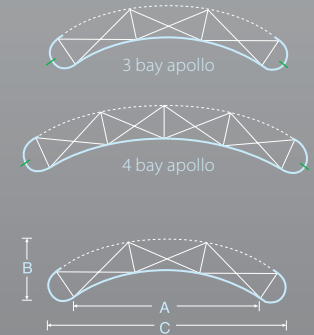

CURVE
3 x 3	A	1760mm
	B	450mm
	C	2140mm
4 x 3	A	2190mm
	B	705mm
	C	2590mm

Plinth illustration (plan view)

Full size: 2060 x 910mm