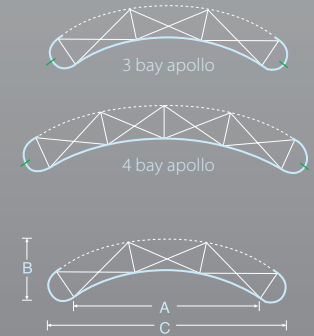

End cap APSGES €262.50

- 500mm x 2235mm

Apollo Mini 4 Bay APM4X3 with moulded carry case €2380.50 with nylon carry bag €2170.50

- Height 1.97m
- 4 Bay frame, weight 5kg
- 6 Graphic panels
- Bag for frame
- Moulded carry case or
Nylon carry bag
- Kit weight 20kg (with carry case)
- Kit weight 16kg (with nylon bag)

APSGES €262.50

- Endcap 500mm x 1970mm

Pop Up illustrations (plan view)

		CURVE
3 x 3	A	1760mm
	B	450mm
	C	2140mm
4 x 3	A	2190mm
	B	705mm
	C	2590mm

Graphics Department.

Clip Ltd, Athena, 210 Bristol Bus Park,
The Close, Bristol BS16 1FJ

3 bay apollo

4 bay apollo

		CURVE
3 x 3	A	1760mm
	B	450mm
	C	2140mm
4 x 3	A	2190mm
	B	705mm
	C	2590mm

Plinth illustration (plan view)

Full size: 2060 x 910mm

Graphics Department.

Clip Ltd, Athena, 210 Bristol Bus Park,
The Close, Bristol BS16 1FJ