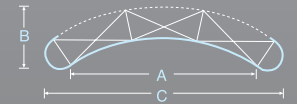

3 bay apollo

4 bay apollo

		CURVE
3 x 3	A	1760mm
	B	450mm
	C	2140mm
4 x 3	A	2190mm
	B	705mm
	C	2590mm

Plinth illustration (plan view)

Full size: 2060 x 910mm

Graphics Department.

Clip Ltd, Athena, 210 Bristol Bus Park,
The Close, Bristol BS16 1FJ