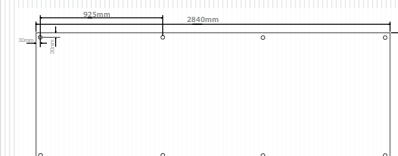

specification

Contact us.

Clip Ltd. 210 Bristol Business Park,
Athena The Close, Stoke Gifford,
Bristol,
BS16 1FJ

tel. +44 (0) 117 937 5700
fax. +44 (0) 117 9314561

email. info@clipdisplay.com
web. www.clipdisplay.com
ftp. call 0117 937 5700 for details