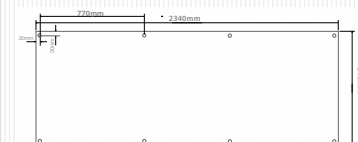

specification

Contact us.

Clip Ltd. 210 Bristol Business Park,
Athena The Close, Stoke Gifford,
Bristol,
BS16 1FJ

tel. +44 (0) 117 937 5700
fax. +44 (0) 117 9314561

email. info@clipdisplay.com
web. www.clipdisplay.com
ftp. call 0117 937 5700 for details