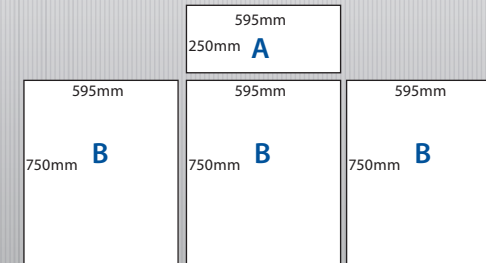

Graphics Department.

Clip Ltd. 210 Bristol Business
Park, Athena The Close,
Stoke Gifford, Bristol,
BS16 1FJ

tel. +44 (0) 117 937 5700
fax. +44 (0) 117 9314561

email. info@clipdisplay.com
web. www.clipdisplay.com
ftp. call 0117 937 5700 for details

Sending Print Ready PDF Artwork.

All artwork sent through must be labelled with
your company name, email address and order number.